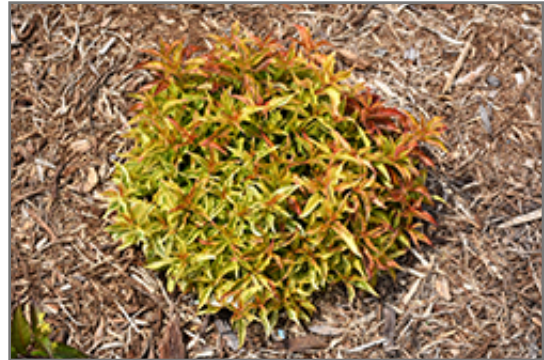

My Monet Sunset Weigela
Photo courtesy of NetPS Plant Finder