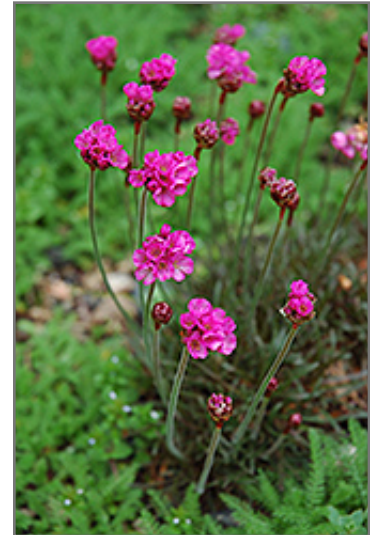

Dusseldorf Pride Sea Thrift flowers
Photo courtesy of NetPS Plant Finder